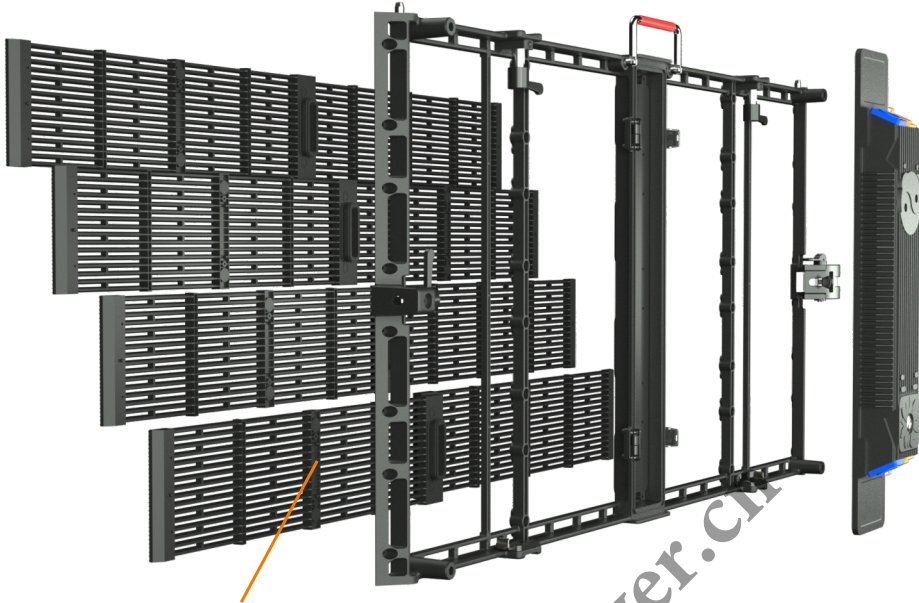

High-quality die-casting aluminum profiles

Thin and light design, adopting die-casting aluminum cabinet, Weight only 7.9Kg, thickness only 65mm, making the whole screen light, easy to lift, thin, transparent, and easy to maintain

High protection

With a high waterproof rating of IP65, it can calmly meet the needs of various outdoor application scenarios and solve your worries.

Anti-collision design

The mask adopts an anti-collision design to protect the LED lamp beads from accidental damage, and also plays a vital role in the display effect of the entire screen.

Mask

Modular design

High stability and easy maintenance

Module size: 500x125mm

1: locating pin

2: Lock up and down

3: Left and right lock

4: Handle

5: Signal input and output flight plug

6: Power input and output flight plug

7: power box

8: module

Various installation methods

Use the scene in the whole environment, no longer need to worry about the installation problem