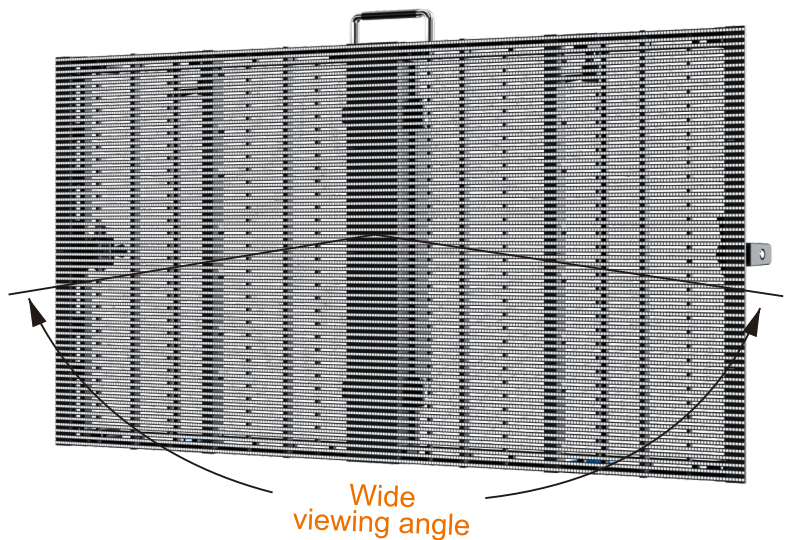

TR SERIES

Transparent screen rental series

www.visualpower.cn

Product Display

Ultra-high transmittance

With a transmittance of 70%, it ensures the lighting requirements and viewing angle range of lighting structures such as between floors, glass facade windows, etc.

- High Transparency
- High Wind-resistance

wider perspective

Ultra-wide viewing angle, the image is vivid and vivid without dead ends

Unique design

45° hypotenuse angle, radian lock design, can be spliced at right angles to meet more design creativity customization.

High-quality die-casting aluminum profiles

Thin and light design, adopting die-casting aluminum cabinet, Weight only 7.9Kg, thickness only 65mm, making the whole screen light, easy to lift, thin, transparent, and easy to maintain

High protection

With a high waterproof rating of IP65, it can calmly meet the needs of various outdoor application scenarios and solve your worries.

Anti-collision design

The mask adopts an anti-collision design to protect the LED lamp beads from accidental damage, and also plays a vital role in the display effect of the entire screen.