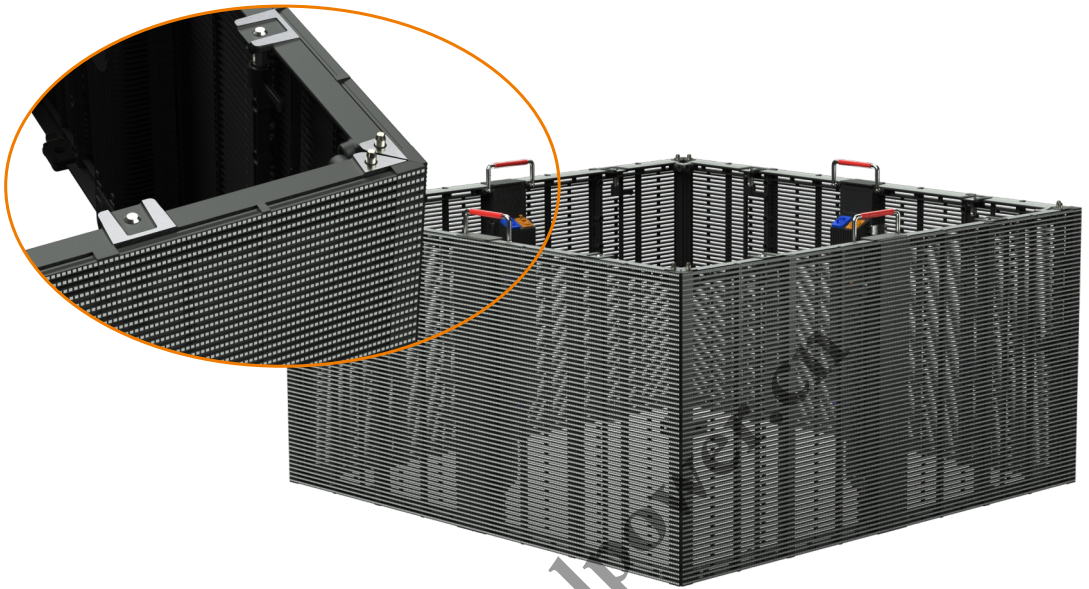

- High Transparency
- High Wind-resistance

wider perspective

Ultra-wide viewing angle, the image is vivid and vivid without dead ends

Unique design

45° hypotenuse angle, radian lock design, can be spliced at right angles to meet more design creativity customization.

High-quality die-casting aluminum profiles

Thin and light design, adopting die-casting aluminum cabinet, Weight only 7.9Kg, thickness only 65mm, making the whole screen light, easy to lift, thin, transparent, and easy to maintain

High protection

With a high waterproof rating of IP65, it can calmly meet the needs of various outdoor application scenarios and solve your worries.

Anti-collision design

The mask adopts an anti-collision design to protect the LED lamp beads from accidental damage, and also plays a vital role in the display effect of the entire screen.

Mask

Modular design

High stability and easy maintenance

Module size: 500x125mm

1: locating pin

2: Lock up and down

3: Left and right lock

4: Handle