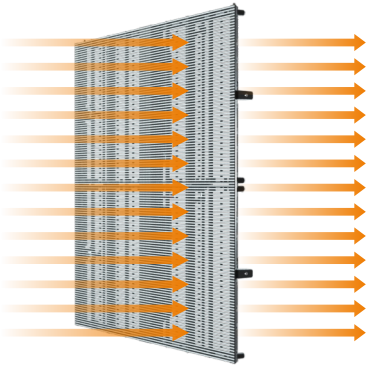

TR SERIES

Transparent screen rental series

www.visualpower.cn

Product Display

Ultra-high transmittance

With a transmittance of 70%, it ensures the lighting requirements and viewing angle range of lighting structures such as between floors, glass facade windows, etc.

- High Transparency
- High Wind-resistance

wider perspective

Ultra-wide viewing angle, the image is vivid and vivid without dead ends

Unique design

45° hypotenuse angle, radian lock design, can be spliced at right angles to meet more design creativity customization.

High protection

With a high waterproof rating of IP65, it can calmly meet the needs of various outdoor application scenarios and solve your worries.

Anti-collision design

The mask adopts an anti-collision design to protect the LED lamp beads from accidental damage, and also plays a vital role in the display effect of the entire screen.

Mask

Modular design

High stability and easy maintenance

Module size: 500x125mm

1: locating pin

2: Lock up and down

3: Left and right lock

4: Handle