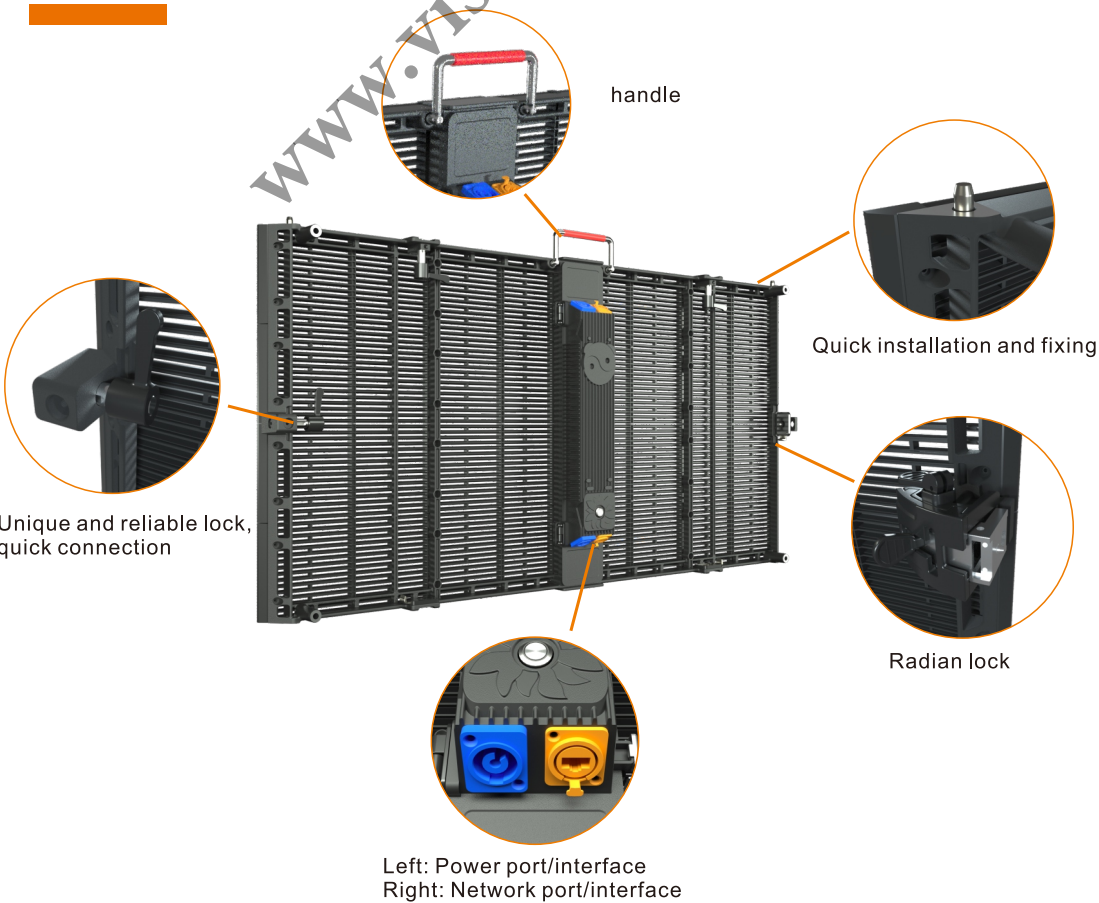

Cabinet installation details