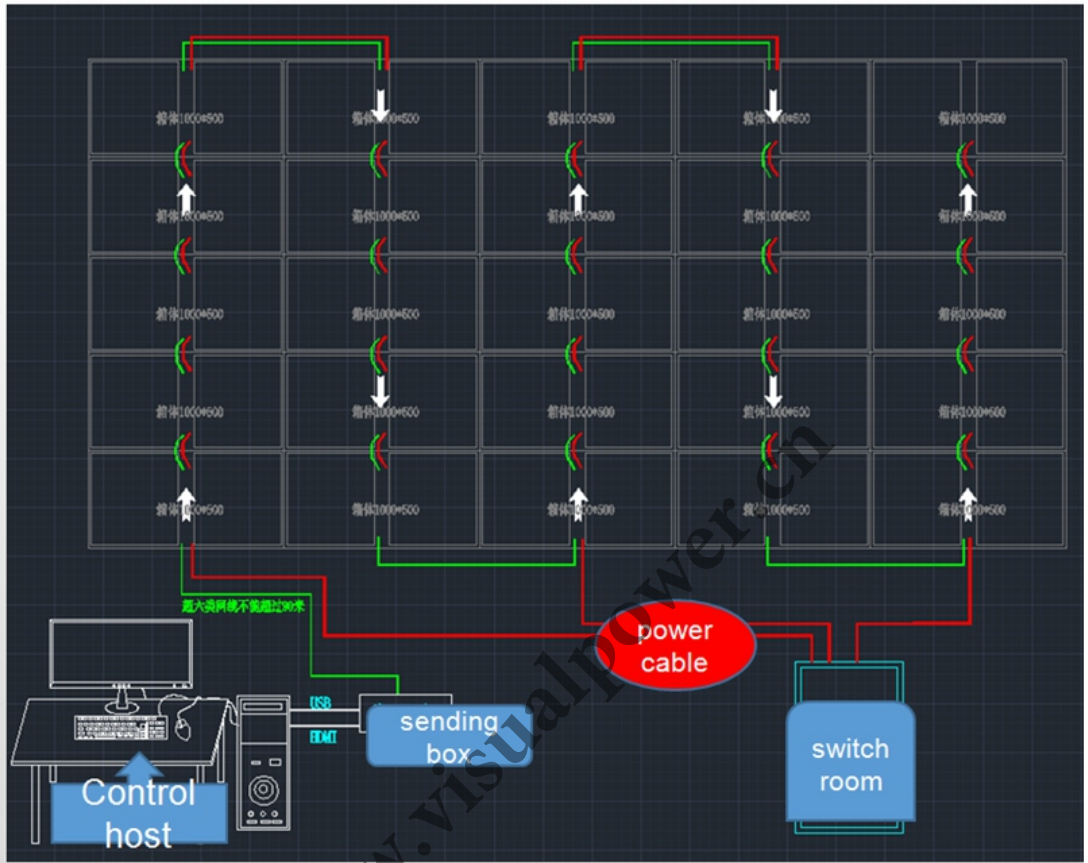

5: Signal input and output flight plug

6: Power input and output flight plug

7: power box

8: module

Various installation methods

Use the scene in the whole environment, no longer need to worry about the installation problem

Floor Installation

Lifting Installation Method

Cabinet installation details

Screen interconnection

Display power line signal line connection diagram

Box power box assembly input
Power cord
Signal line

Power box assembly output
Power cord
Signal line

Power box navigation, signal navigation docking

Power heading, signal heading, air connection

wire connection details

Product Case

Product Parameter

Parameter	Outdoor			Indoor	
	T-pro02050	T-pro03070	T-pro05100	T-pro02051	T-pro03071
Pixel Pitch(mm)	2.8*5.6	3.9*7.8	5.2*10.4	2.8*5.6	3.9*7.8
LED configuration	SMD1921	SMD1921	SMD2727	SMD1921	SMD1921
Module size(mm)	500*125*12				
Module resolution	176*22	128*16	96*24	176*22	128*16
Cabinet size(mm)	1000*500*65				
Cabinet resolution	352*88	256*128	192*96	352*88	256*128
Cabinet weight(kg)	7.9				
Brightness(cd/m ²)	4000/7000	4500/7500	6000/8000	4000/7000	4500/7500
Gray scale (Bit)	14-16Bit				
Cabinet material	Die-cast aluminum				
Max Power Consumption(W/m ²)	800				
Avg Power Consumption(W/m ²)	230				
angle of view	160°/160°				
Refresh rate	3840				
IP Rating (Front/Rear)	Ip65				
Application Environment	Outdoor all weather				
Operating temperature	-40°C~60°C				
Humidity	10%~90%				
Service life	≥100,000 H				