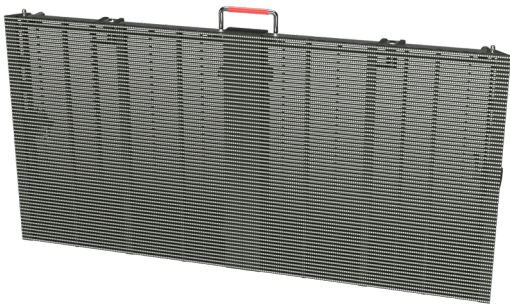

TR SERIES

Transparent screen rental series

www.visualpower.cn

Product Display

Ultra-high transmittance

With a transmittance of 70%, it ensures the lighting requirements and viewing angle range of lighting structures such as between floors, glass facade windows, etc.

- High Transparency
- High Wind-resistance

wider perspective

Ultra-wide viewing angle, the image is vivid and vivid without dead ends

Unique design

45° hypotenuse angle, radian lock design, can be spliced at right angles to meet more design creativity customization.

High-quality die-casting aluminum profiles

Thin and light design, adopting die-casting aluminum cabinet, Weight only 7.9Kg, thickness only 65mm, making the whole screen light, easy to lift, thin, transparent, and easy to maintain

High protection

With a high waterproof rating of IP65, it can calmly meet the needs of various outdoor application scenarios and solve your worries.

Anti-collision design

The mask adopts an anti-collision design to protect the LED lamp beads from accidental damage, and also plays a vital role in the display effect of the entire screen.