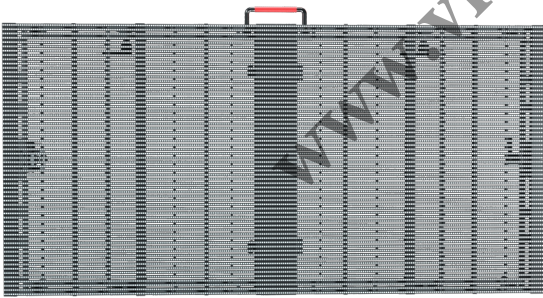

TR SERIES

Transparent screen rental series

www.visualpower.cn

Product Display

Ultra-high transmittance

With a transmittance of 70%, it ensures the lighting requirements and viewing angle range of lighting structures such as between floors, glass facade windows, etc.

High-quality die-casting aluminum profiles

Thin and light design, adopting die-casting aluminum cabinet, Weight only 7.9Kg, thickness only 65mm, making the whole screen light, easy to lift, thin, transparent, and easy to maintain

Mask

Modular design

High stability and easy maintenance

Module size: 500x125mm

1: locating pin

2: Lock up and down

3: Left and right lock

4: Handle

Power box navigation, signal navigation docking

Power heading, signal heading, air connection

wire connection details

Product Case

Product Parameter

Parameter	Outdoor			Indoor	
	T-pro02050	T-pro03070	T-pro05100	T-pro02051	T-pro03071
Pixel Pitch(mm)	2.8*5.6	3.9*7.8	5.2*10.4	2.8*5.6	3.9*7.8
LED configuration	SMD1921	SMD1921	SMD2727	SMD1921	SMD1921
Module size(mm)	500*125*12				
Module resolution	176*22	128*16	96*24	176*22	128*16
Cabinet size(mm)	1000*500*65				
Cabinet resolution	352*88	256*128	192*96	352*88	256*128
Cabinet weight(kg)	7.9				
Brightness(cd/m ²)	4000/7000	4500/7500	6000/8000	4000/7000	4500/7500
Gray scale (Bit)	14-16Bit				
Cabinet material	Die-cast aluminum				
Max Power Consumption(W/m ²)	800				
Avg Power Consumption(W/m ²)	230				
angle of view	160°/160°				
Refresh rate	3840				
IP Rating (Front/Rear)	Ip65				
Application Environment	Outdoor all weather				
Operating temperature	-40°C~60°C				
Humidity	10%~90%				
Service life	≥100,000 H				