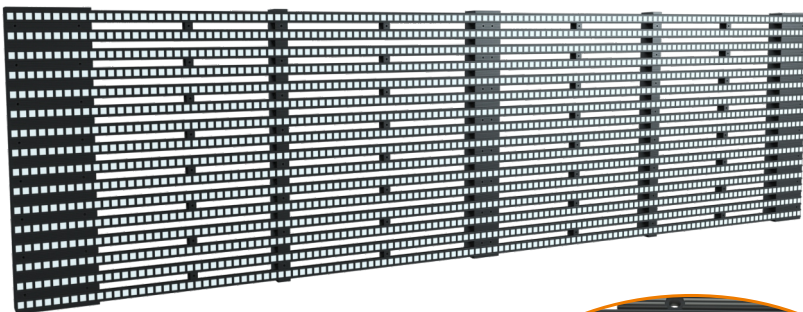

- High Transparency
- High Wind-resistance

wider perspective

Ultra-wide viewing angle, the image is vivid and vivid without dead ends

Unique design

45° hypotenuse angle, radian lock design, can be spliced at right angles to meet more design creativity customization.

High-quality die-casting aluminum profiles

Thin and light design, adopting die-casting aluminum cabinet, Weight only 7.9Kg, thickness only 65mm, making the whole screen light, easy to lift, thin, transparent, and easy to maintain

High protection

With a high waterproof rating of IP65, it can calmly meet the needs of various outdoor application scenarios and solve your worries.

Anti-collision design

The mask adopts an anti-collision design to protect the LED lamp beads from accidental damage, and also plays a vital role in the display effect of the entire screen.

Mask

Modular design

High stability and easy maintenance

Module size: 500x125mm

1: locating pin

2: Lock up and down

3: Left and right lock

4: Handle