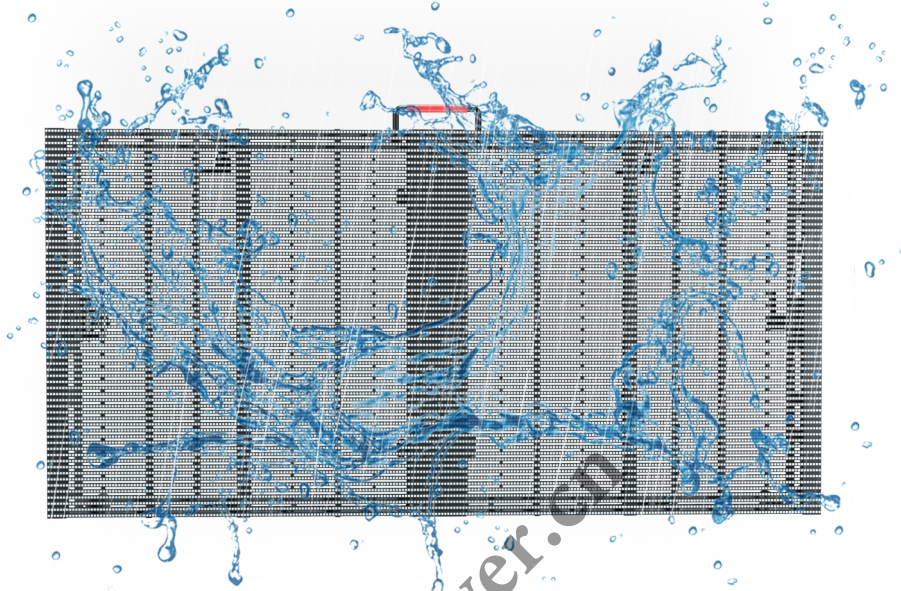

TR SERIES

Transparent screen rental series

www.visualpower.cn

Product Display

Ultra-high transmittance

With a transmittance of 70%, it ensures the lighting requirements and viewing angle range of lighting structures such as between floors, glass facade windows, etc.

- High Transparency
- High Wind-resistance

wider perspective

Ultra-wide viewing angle, the image is vivid and vivid without dead ends

Unique design

45° hypotenuse angle, radian lock design, can be spliced at right angles to meet more design creativity customization.

High-quality die-casting aluminum profiles

Thin and light design, adopting die-casting aluminum cabinet, Weight only 7.9Kg, thickness only 65mm, making the whole screen light, easy to lift, thin, transparent, and easy to maintain

High protection

With a high waterproof rating of IP65, it can calmly meet the needs of various outdoor application scenarios and solve your worries.

Anti-collision design

The mask adopts an anti-collision design to protect the LED lamp beads from accidental damage, and also plays a vital role in the display effect of the entire screen.