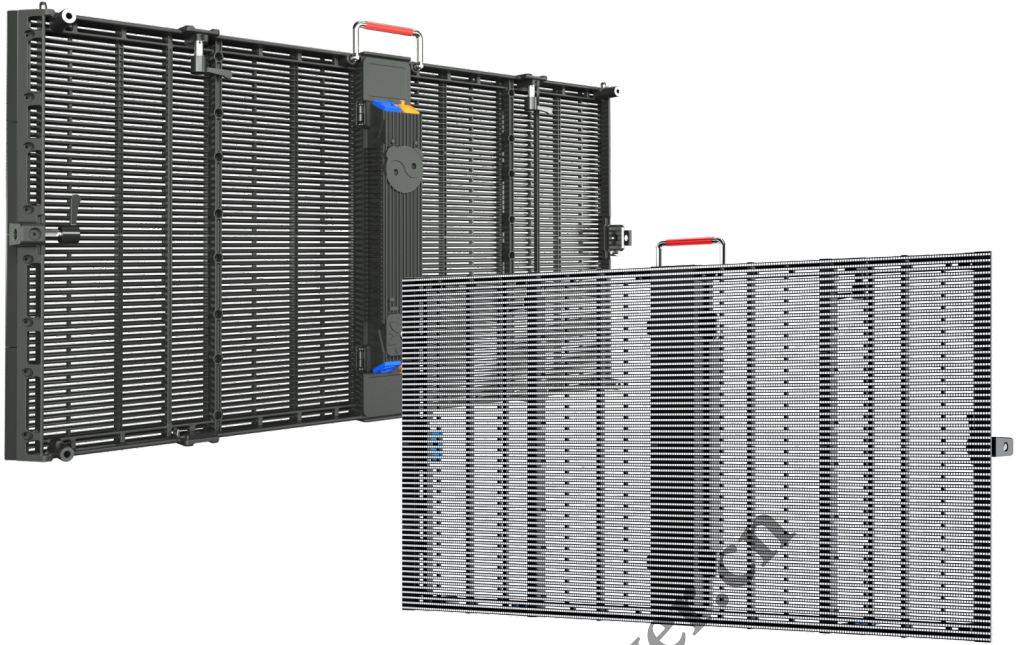

TR SERIES

Transparent screen rental series

www.visualpower.cn

Product Display

Ultra-high transmittance

With a transmittance of 70%, it ensures the lighting requirements and viewing angle range of lighting structures such as between floors, glass facade windows, etc.

High-quality die-casting aluminum profiles

Thin and light design, adopting die-casting aluminum cabinet, Weight only 7.9Kg, thickness only 65mm, making the whole screen light, easy to lift, thin, transparent, and easy to maintain

High protection

With a high waterproof rating of IP65, it can calmly meet the needs of various outdoor application scenarios and solve your worries.

Anti-collision design

The mask adopts an anti-collision design to protect the LED lamp beads from accidental damage, and also plays a vital role in the display effect of the entire screen.

Mask

Modular design

High stability and easy maintenance

Module size: 500x125mm

1: locating pin

2: Lock up and down

3: Left and right lock

4: Handle