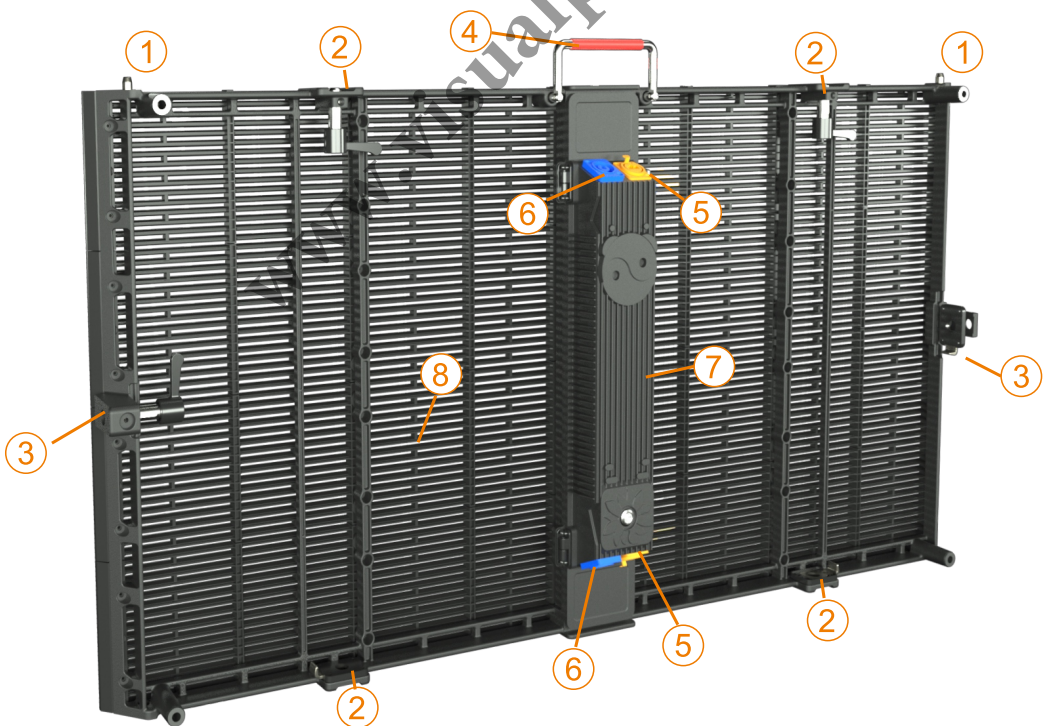

High protection

With a high waterproof rating of IP65, it can calmly meet the needs of various outdoor application scenarios and solve your worries.

Anti-collision design

The mask adopts an anti-collision design to protect the LED lamp beads from accidental damage, and also plays a vital role in the display effect of the entire screen.

Mask

Modular design

High stability and easy maintenance

Module size: 500x125mm

1: locating pin

2: Lock up and down

3: Left and right lock

4: Handle