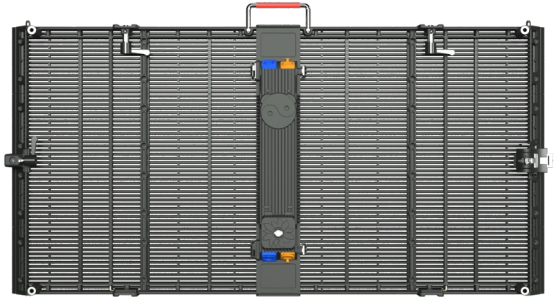

TR SERIES

Transparent screen rental series

www.visualpower.cn

Product Display

Ultra-high transmittance

With a transmittance of 70%, it ensures the lighting requirements and viewing angle range of lighting structures such as between floors, glass facade windows, etc.

High-quality die-casting aluminum profiles

Thin and light design, adopting die-casting aluminum cabinet, Weight only 7.9Kg, thickness only 65mm, making the whole screen light, easy to lift, thin, transparent, and easy to maintain

High protection

With a high waterproof rating of IP65, it can calmly meet the needs of various outdoor application scenarios and solve your worries.

Anti-collision design

The mask adopts an anti-collision design to protect the LED lamp beads from accidental damage, and also plays a vital role in the display effect of the entire screen.

Mask

Modular design

High stability and easy maintenance

Module size: 500x125mm

1: locating pin

2: Lock up and down

3: Left and right lock

4: Handle